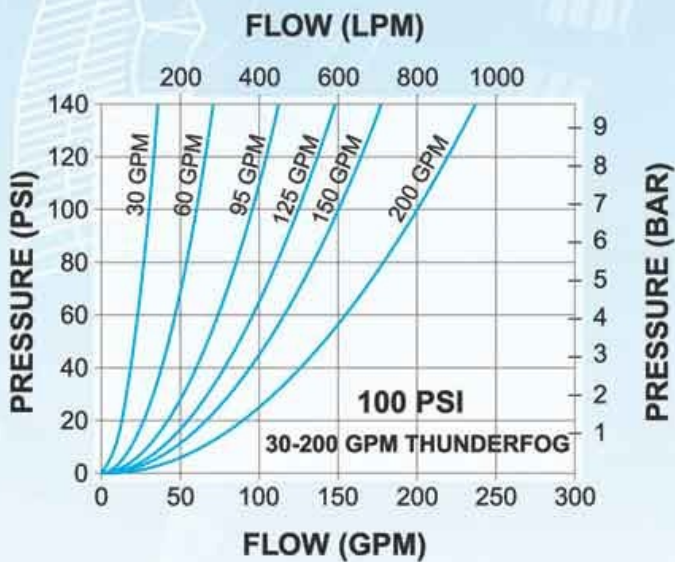

Nozzle Flow Chart Characteristic