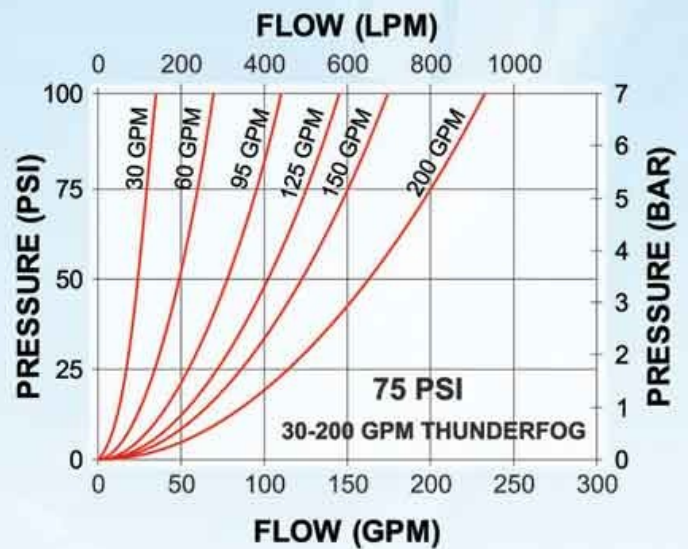

Nozzle Flow Chart Characteristic